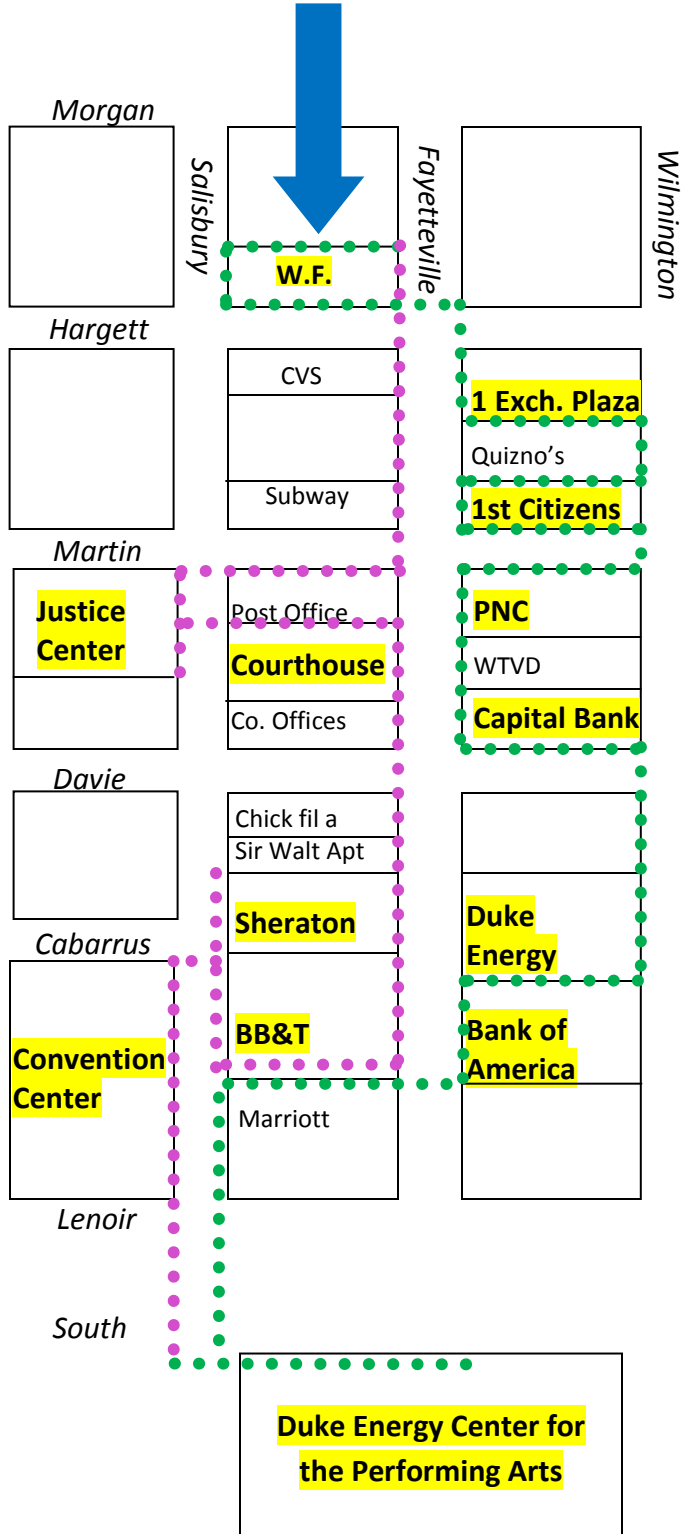

Start and finish at Wells  
Fargo building (W.F.)

# Lights Out Raleigh Route Map

- ● ● ● ● ● ● ● *Departing Route*
- ● ● ● ● ● ● ● *Return Route*

**indicates targeted business/building**