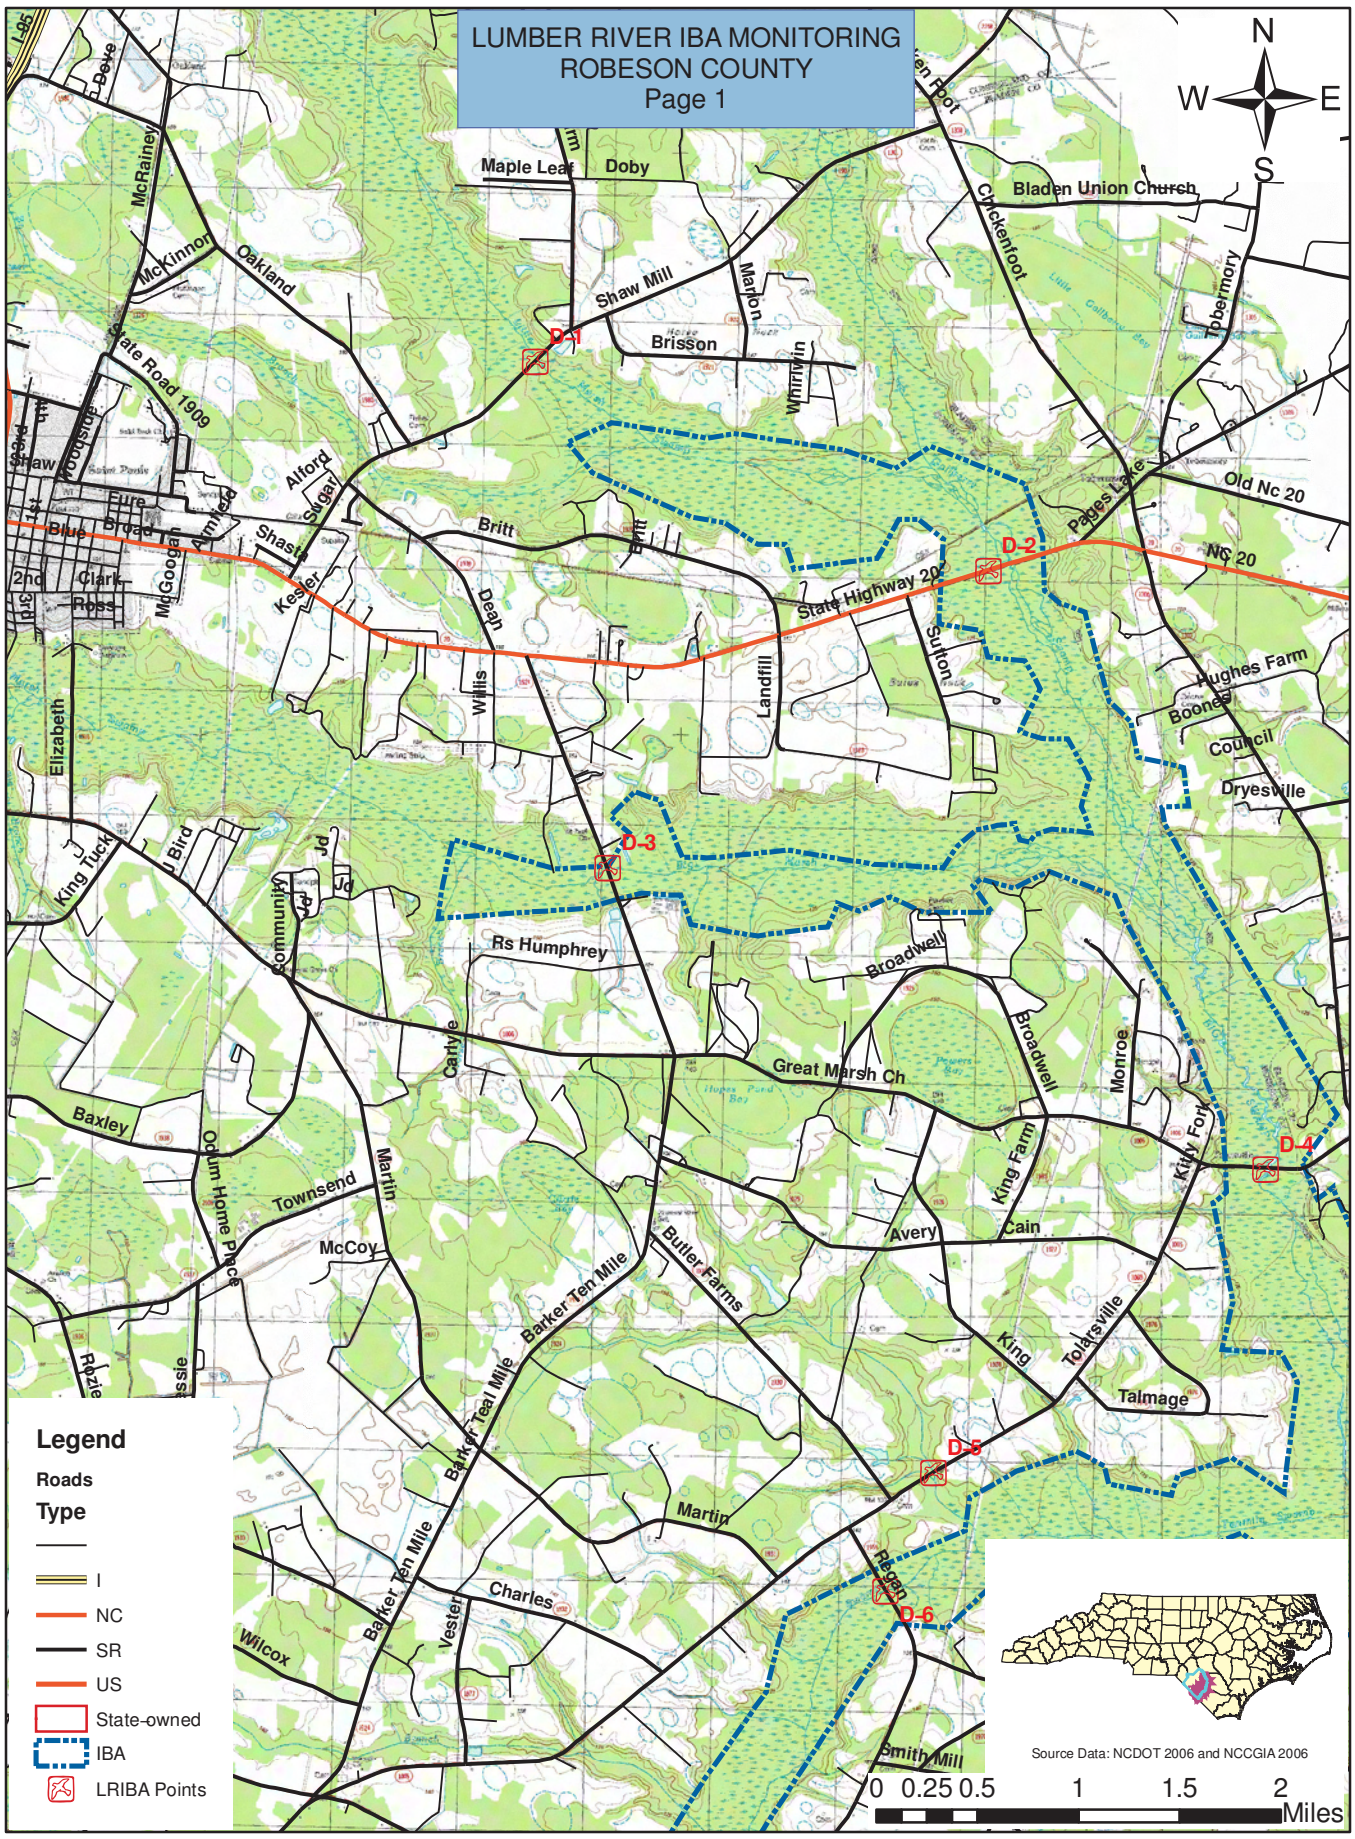

LUMBER RIVER IBA MONITORING
ROBESON COUNTY
Page 1

- Legend**
- Roads**
- Type**
- I
 - NC
 - SR
 - US
 - State-owned
 - IBA
 - LRIBA Points

Source Data: NCDOT 2006 and NCCGIA 2006