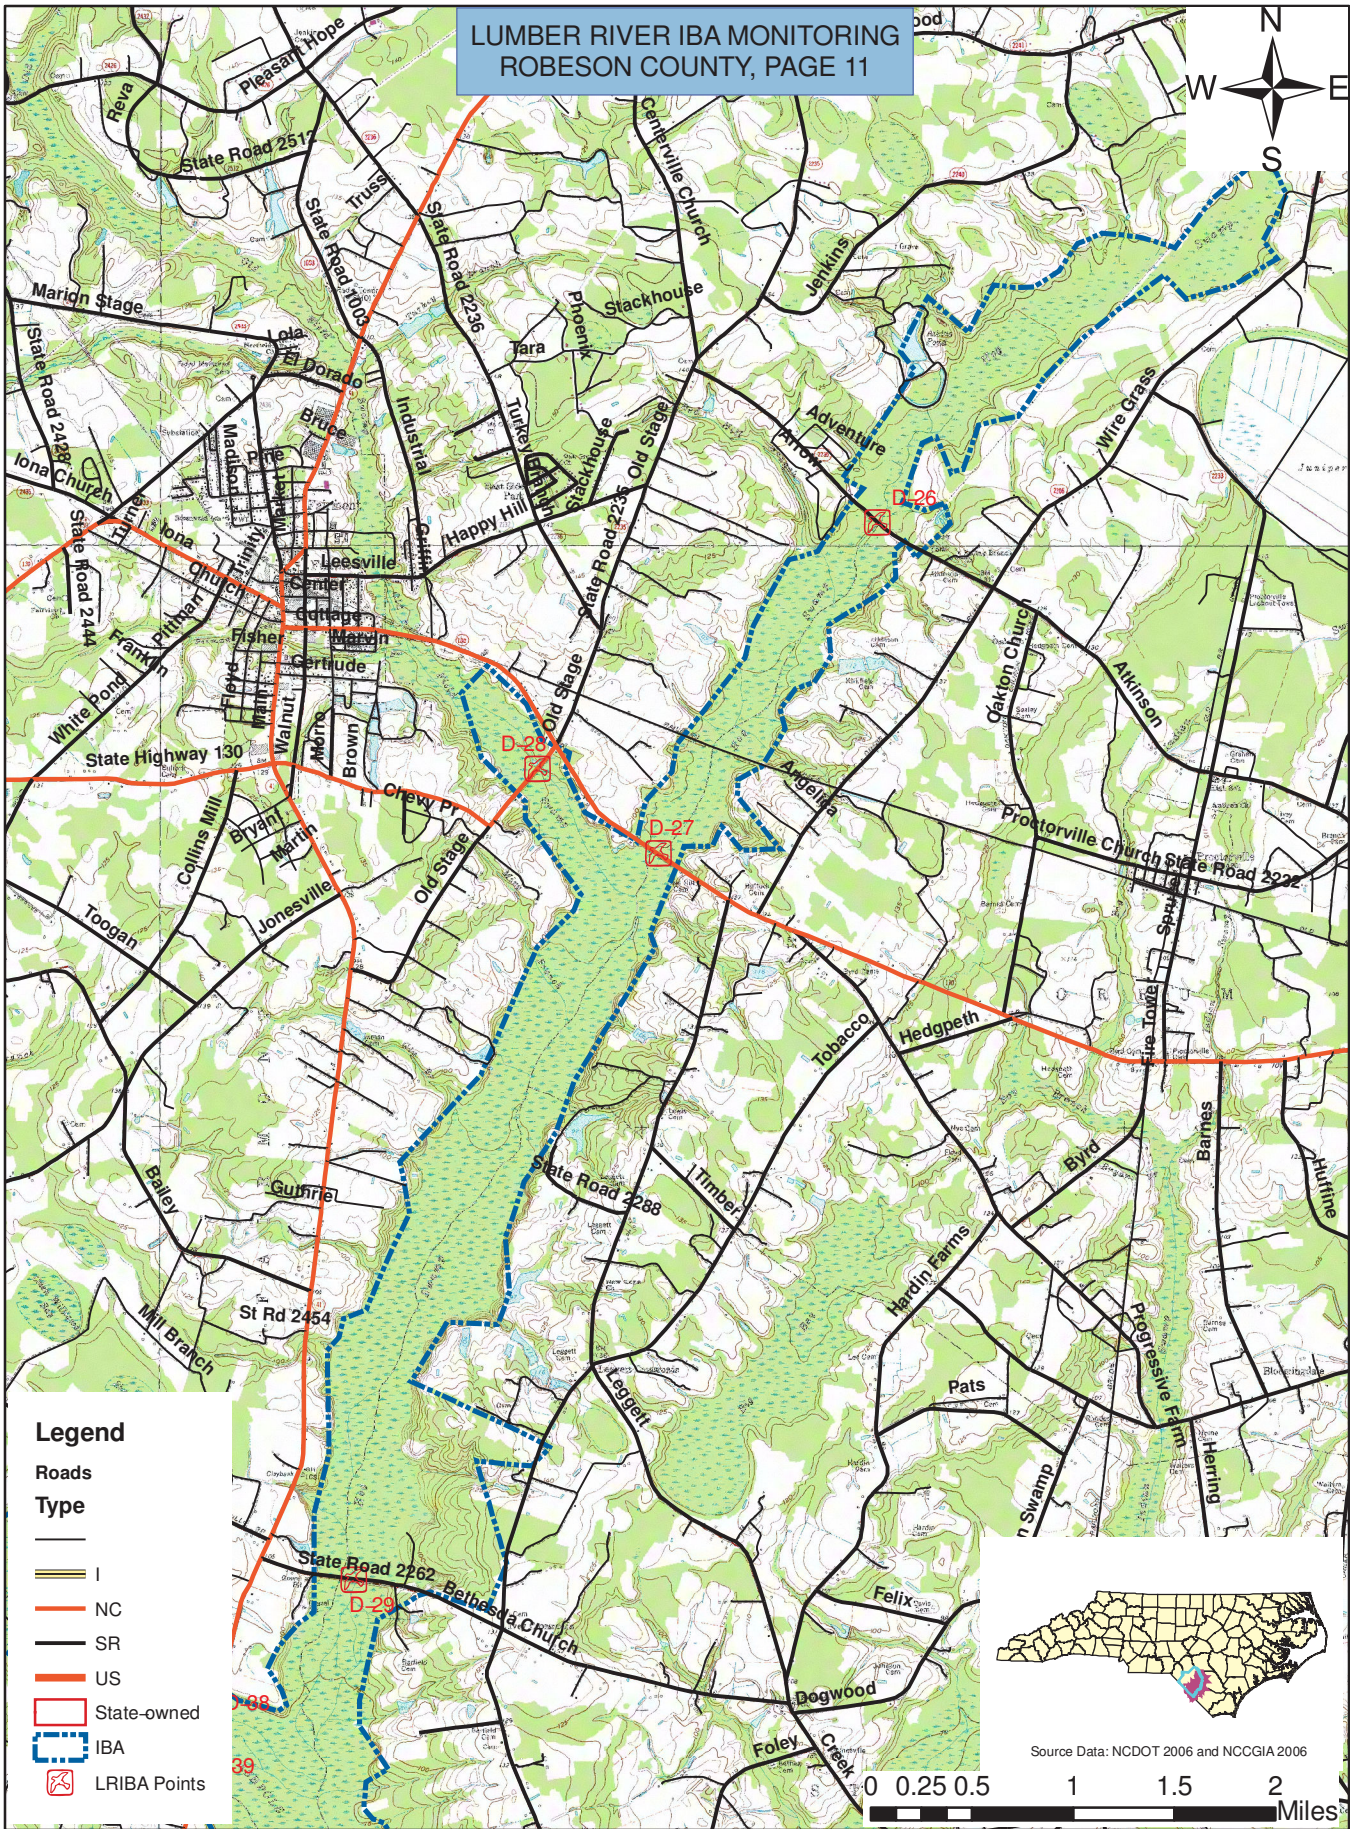

LUMBER RIVER IBA MONITORING
ROBESON COUNTY, PAGE 11

Legend

Roads

Type

- I
- NC
- SR
- US
- State-owned
- IBA
- LRIBA Points

Source Data: NCDOT 2006 and NCCGIA 2006