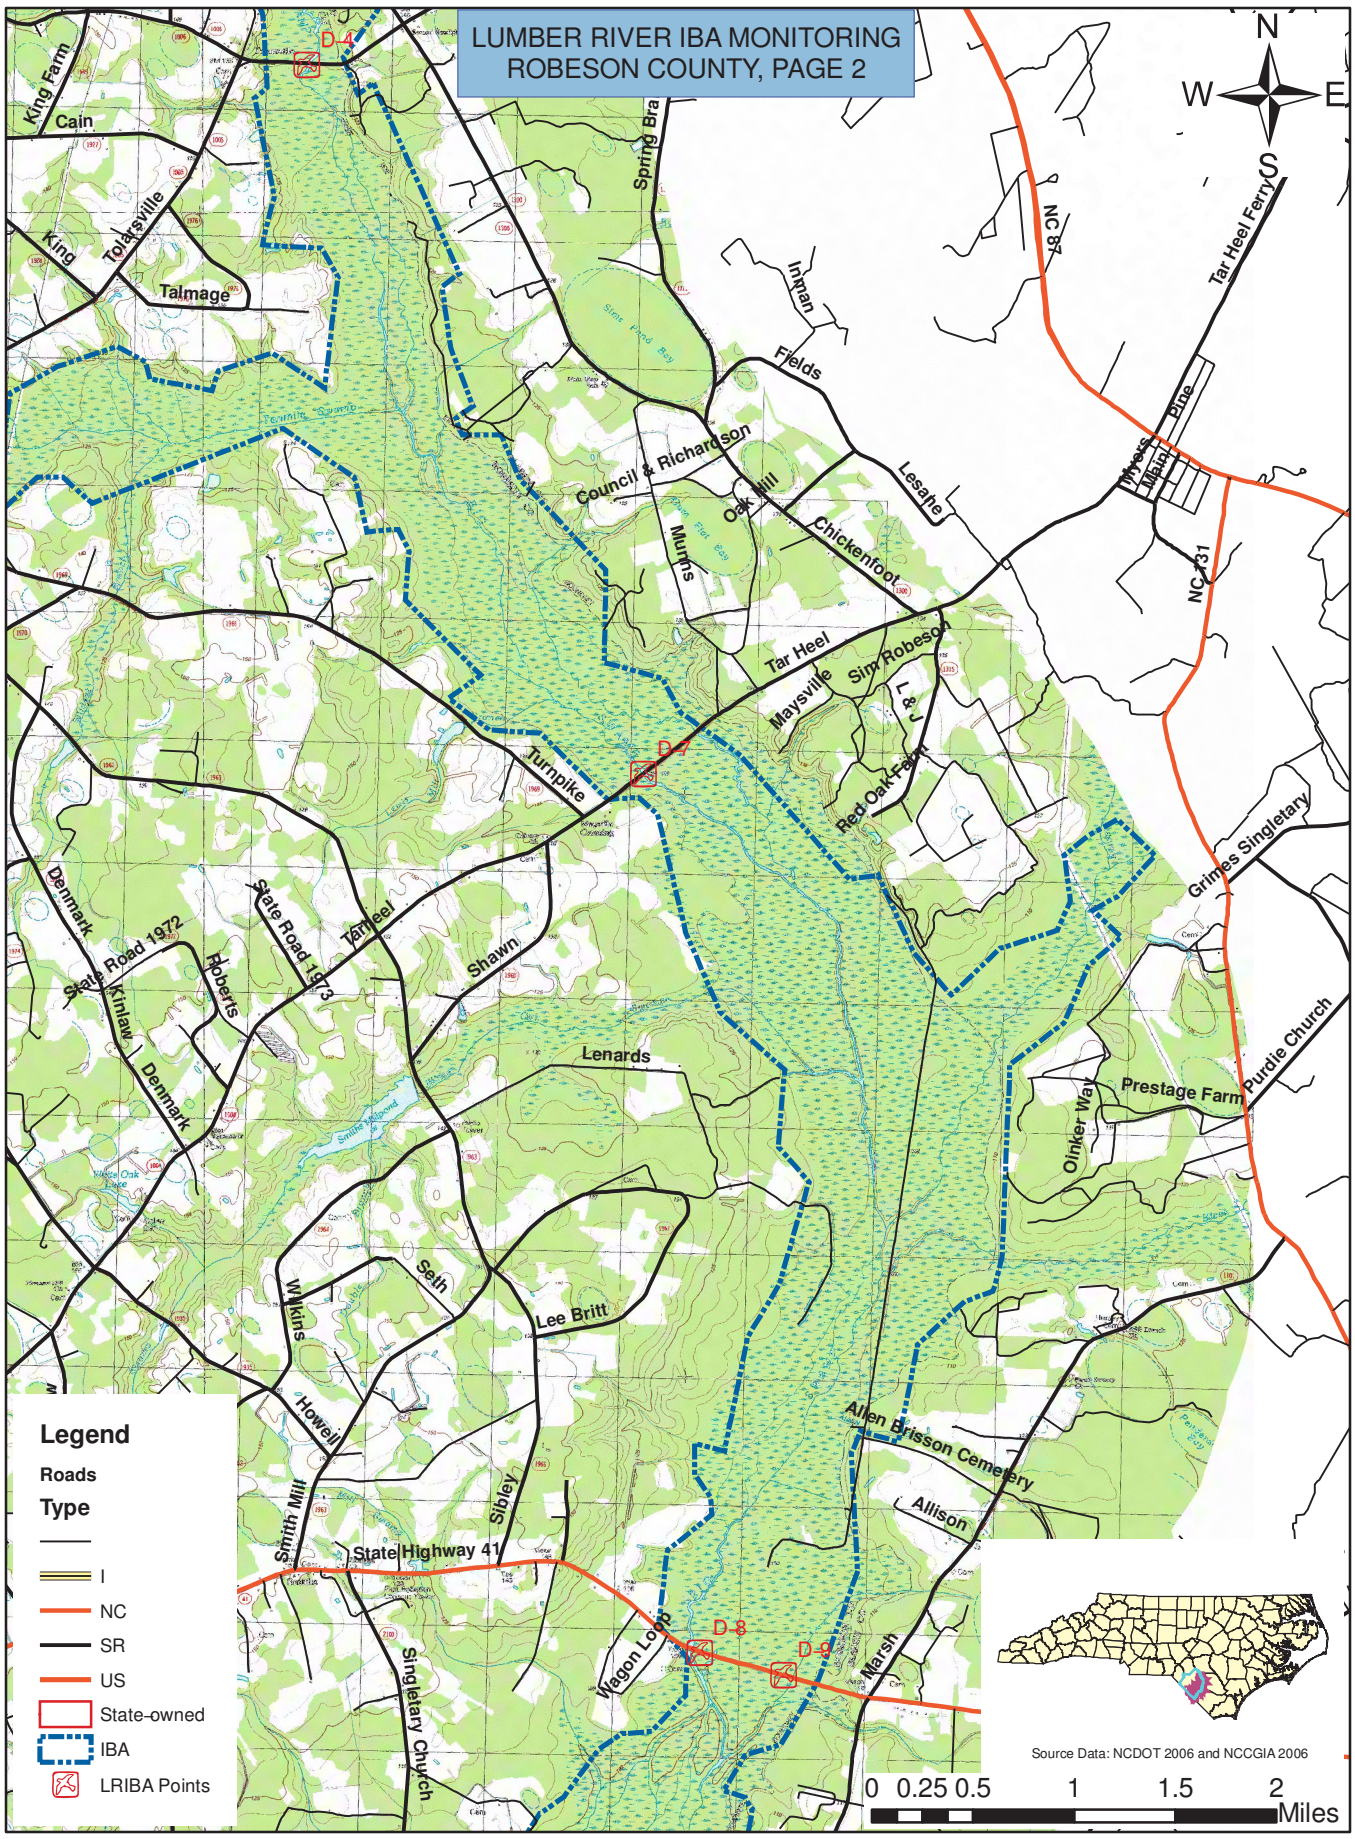

LUMBER RIVER IBA MONITORING
ROBESON COUNTY, PAGE 2

- Legend**
- Roads**
- Type**
- I
 - NC
 - SR
 - US
 - State-owned
 - IBA
 - LRIBA Points

Source Data: NCDOT 2006 and NCCGIA 2006