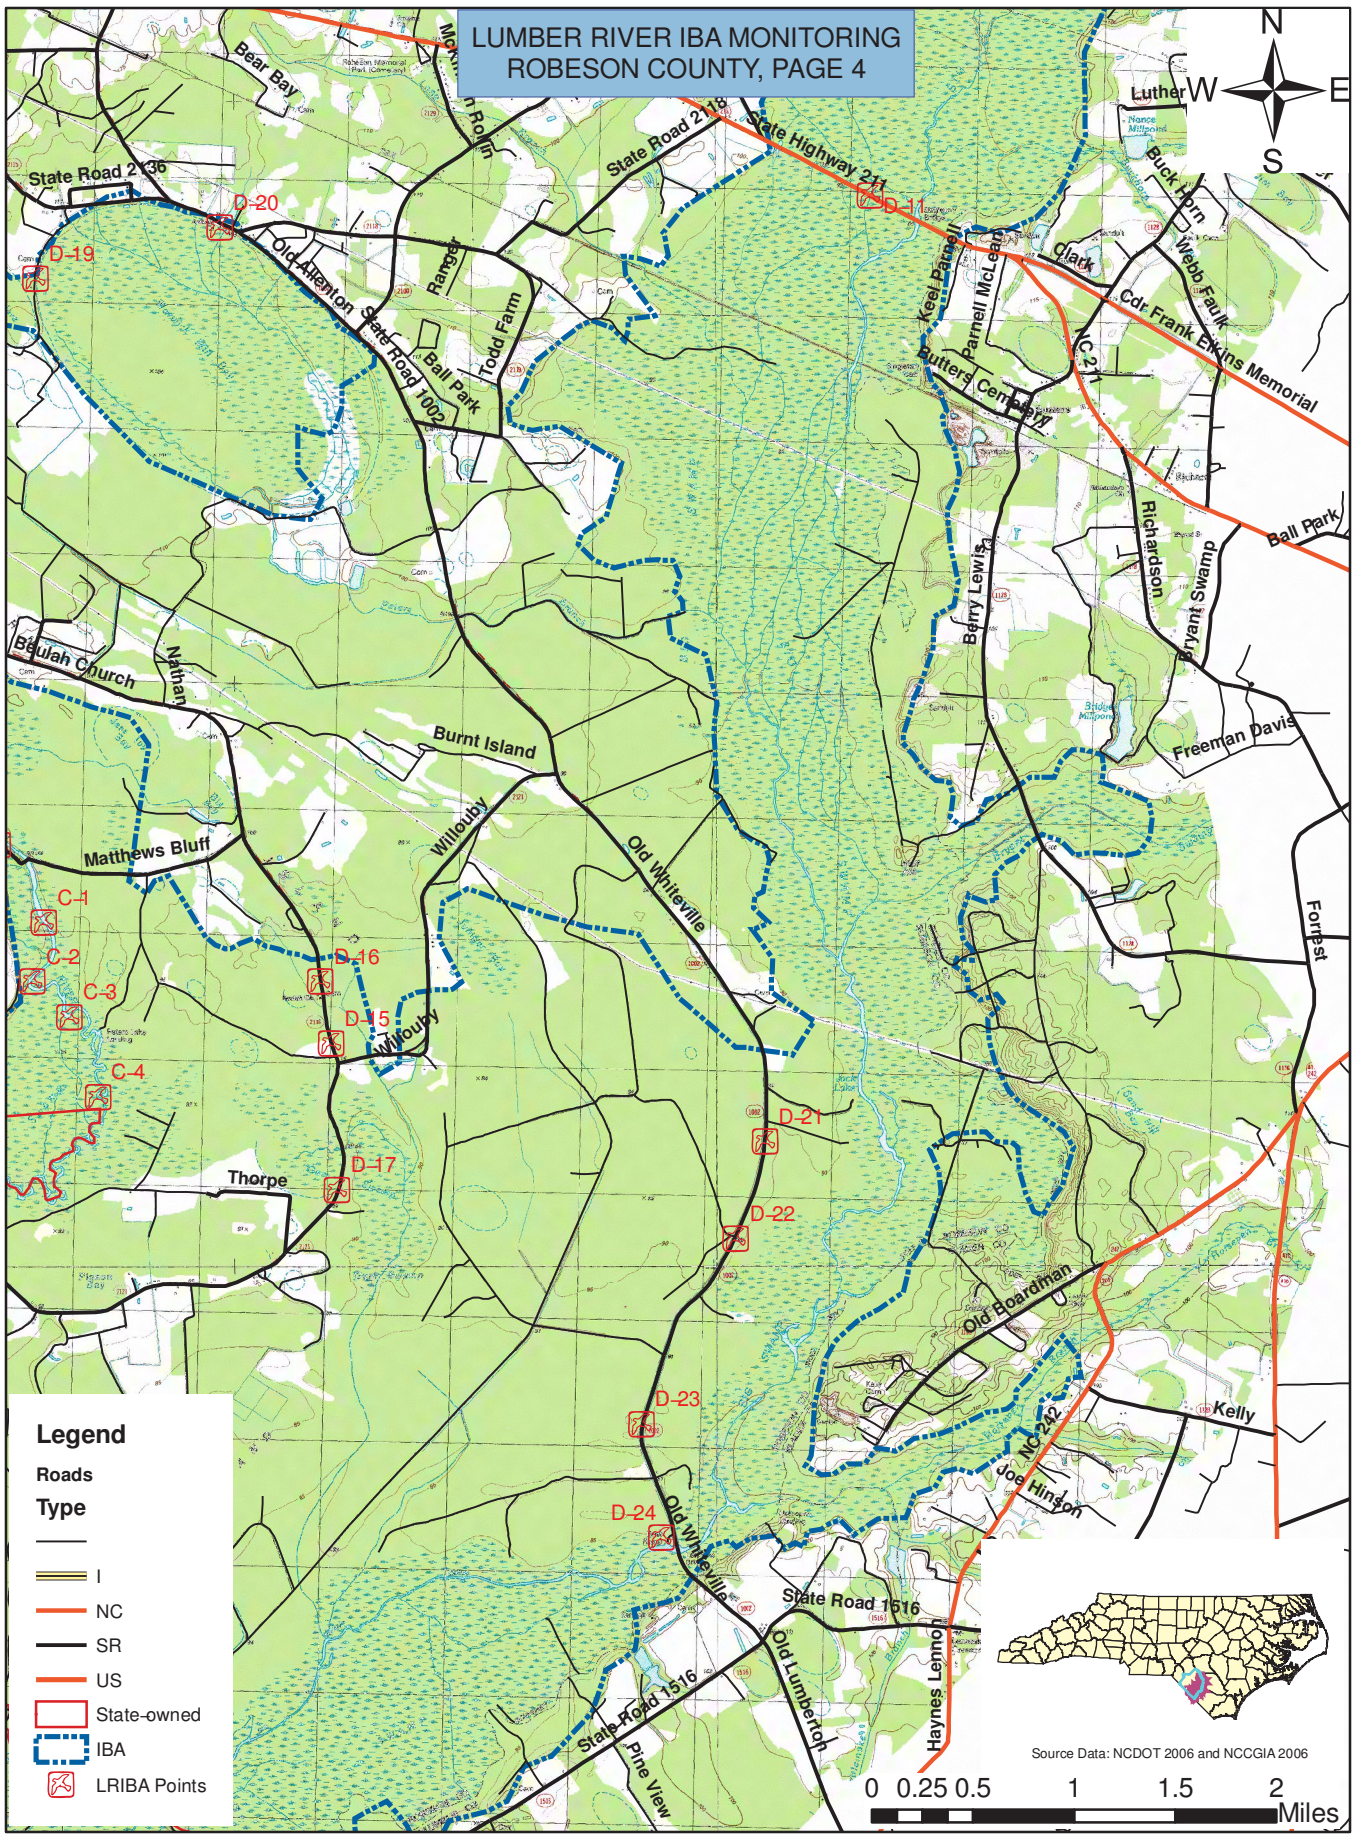

LUMBER RIVER IBA MONITORING  
ROBESON COUNTY, PAGE 4

**Legend**

**Roads**

**Type**

- I
- NC
- SR
- US
- State-owned
- IBA
- LRIBA Points

Source Data: NCDOT 2006 and NCCGIA 2006