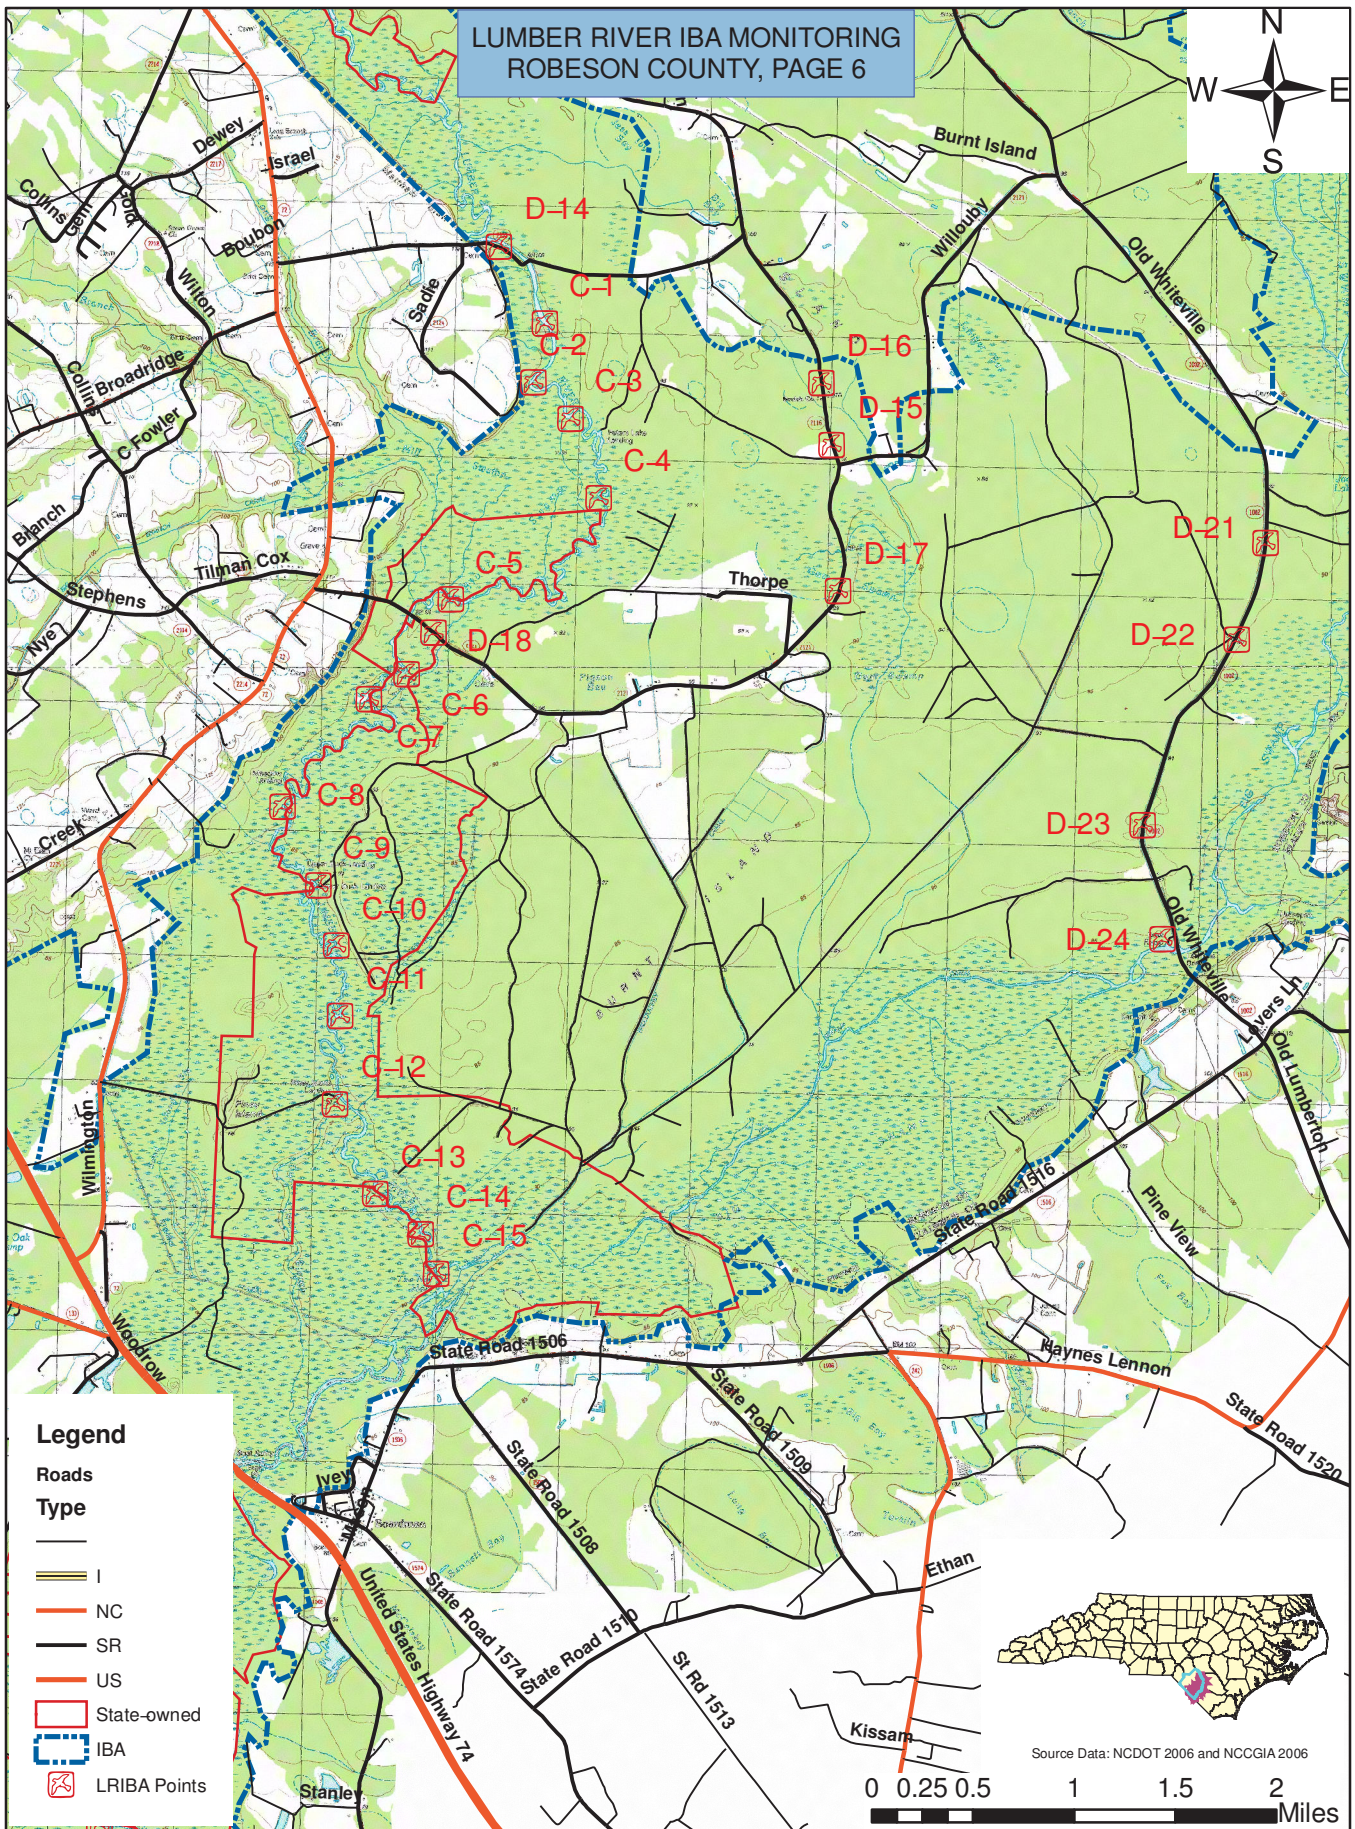

LUMBER RIVER IBA MONITORING  
ROBESON COUNTY, PAGE 6

**Legend**

**Roads**

**Type**

- I
- NC
- SR
- US
- State-owned
- IBA
- LRIBA Points

Source Data: NCDOT 2006 and NCCGIA 2006