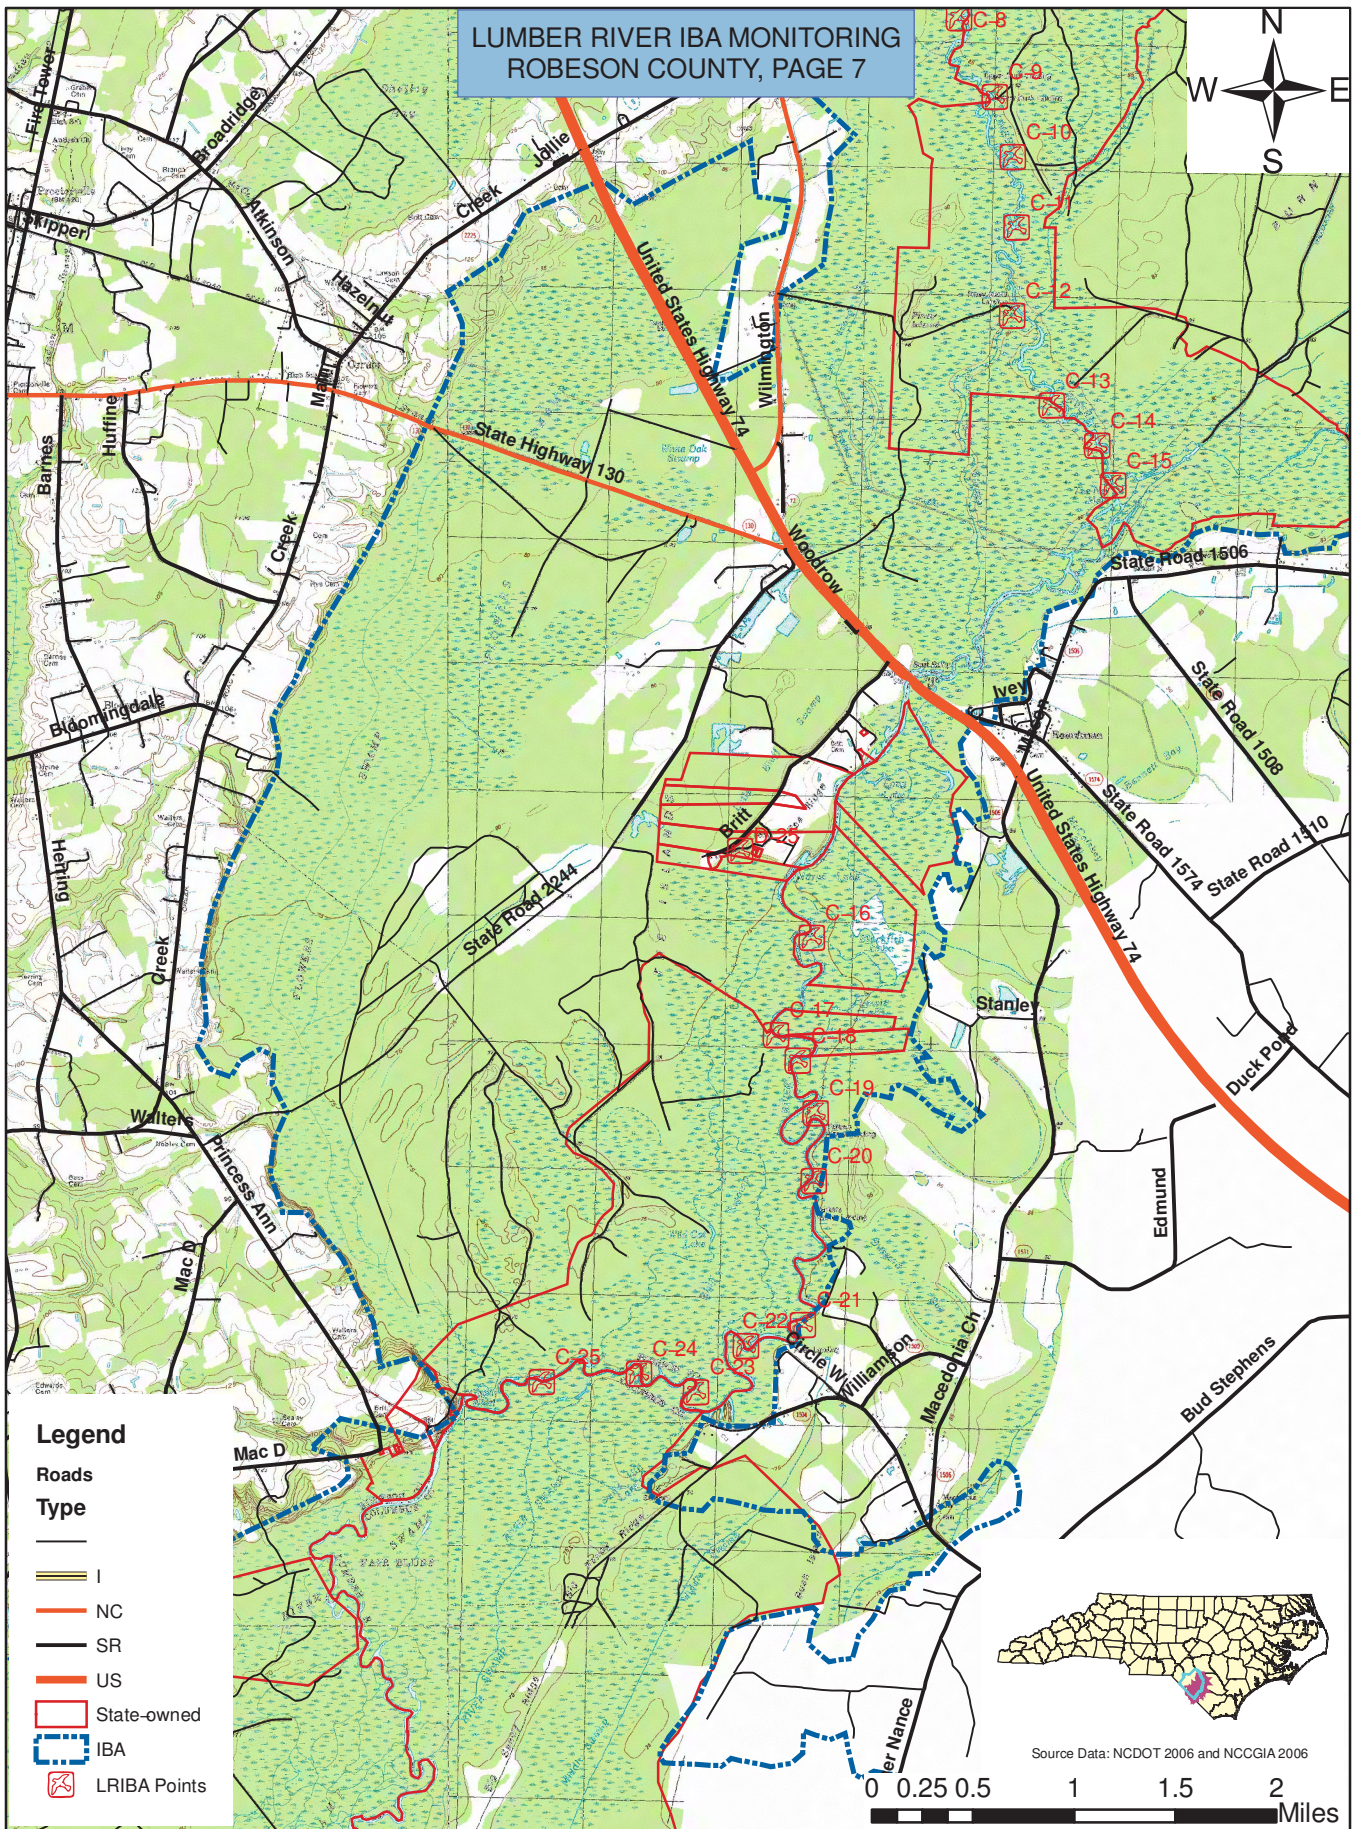

LUMBER RIVER IBA MONITORING
ROBESON COUNTY, PAGE 7

- Legend**
- Roads**
- Type**
- I
 - NC
 - SR
 - US
 - State-owned
 - IBA
 - LRIBA Points

Source Data: NCDOT 2006 and NCCGIA 2006