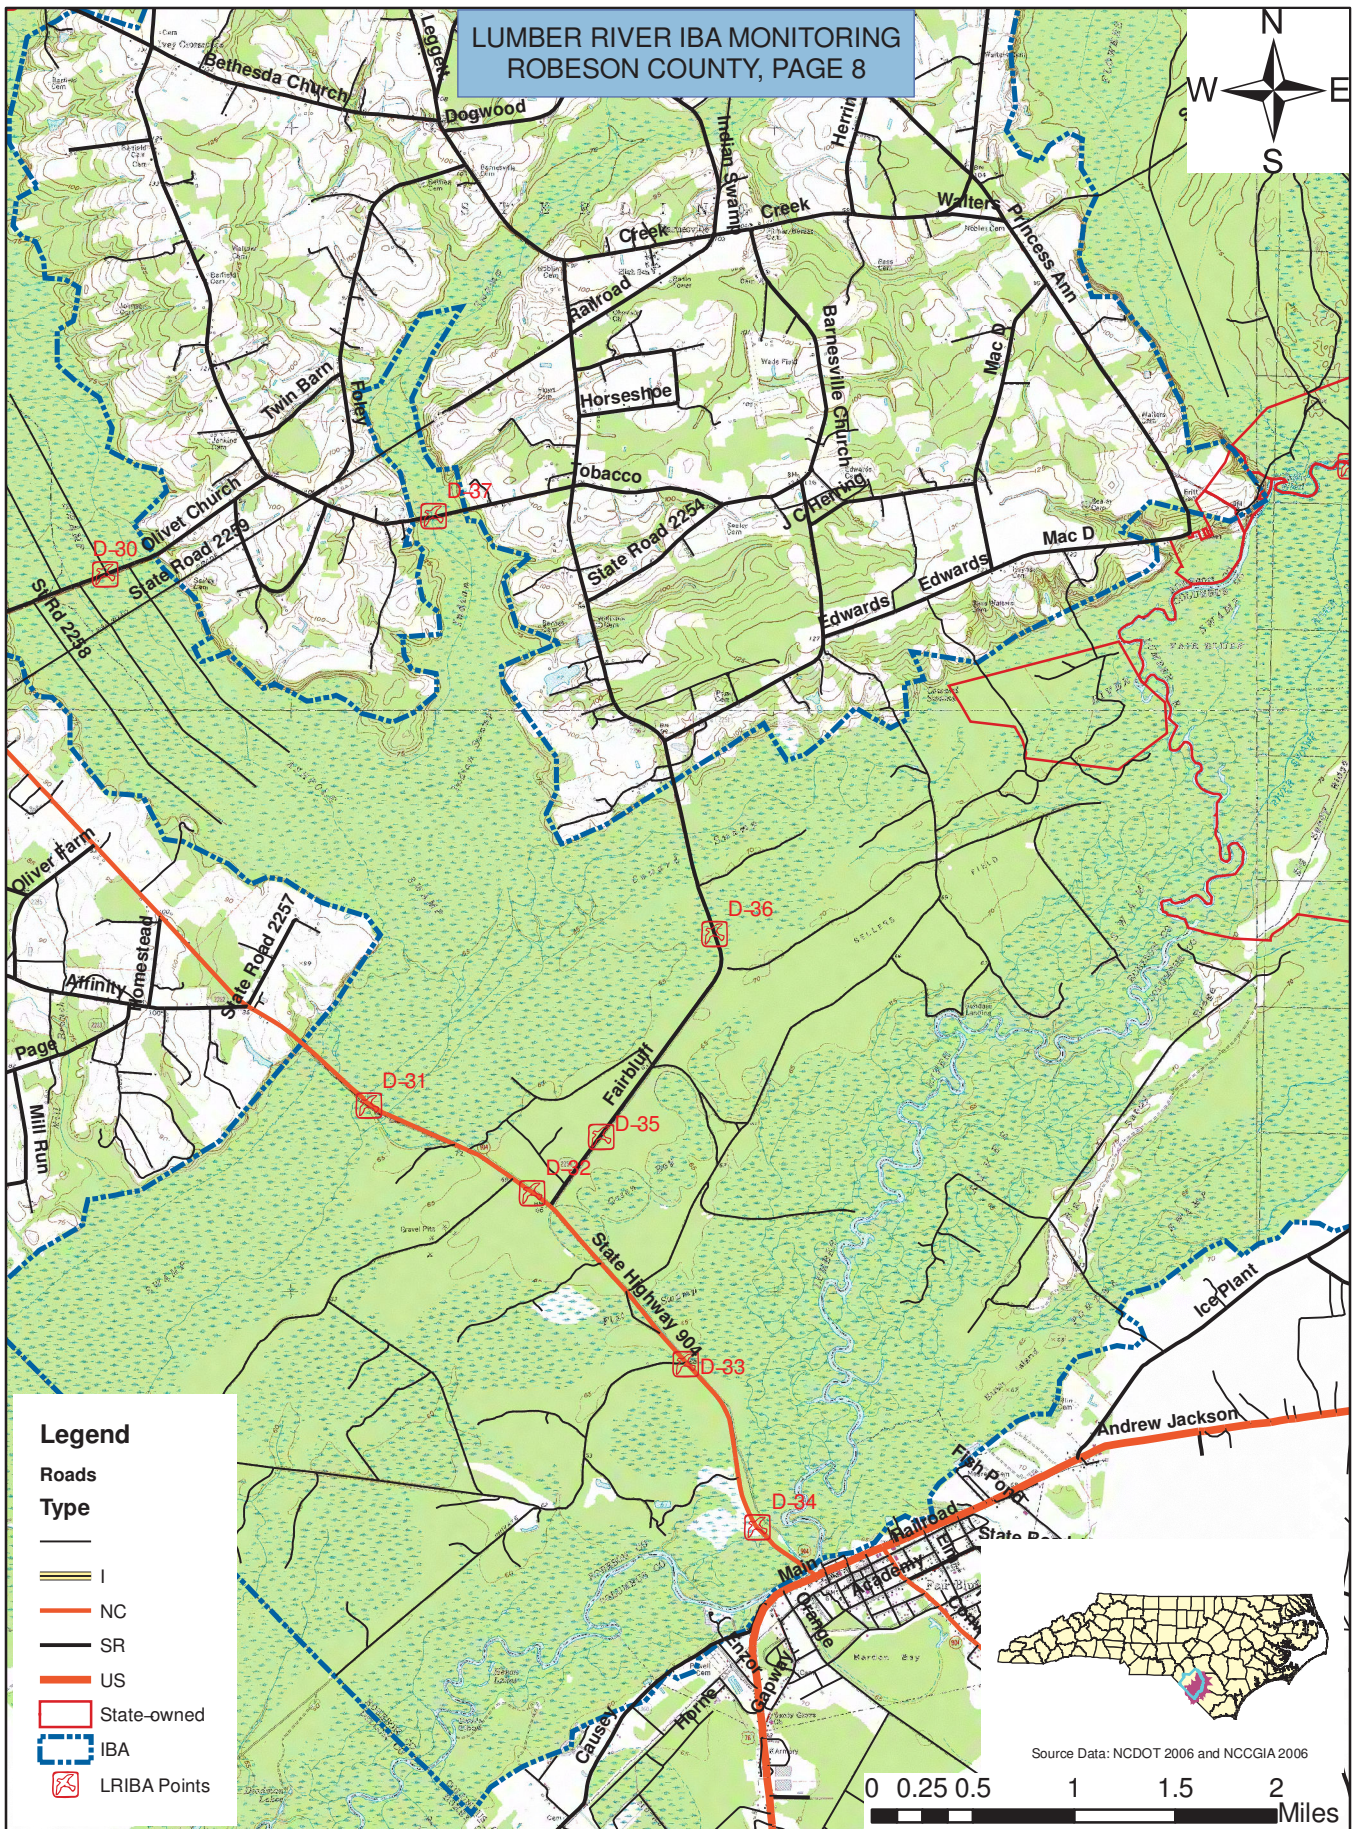

LUMBER RIVER IBA MONITORING
ROBESON COUNTY, PAGE 8

Legend

Roads

Type

- I
- NC
- SR
- US
- State-owned
- IBA
- LRIBA Points

Source Data: NCDOT 2006 and NCCGIA 2006