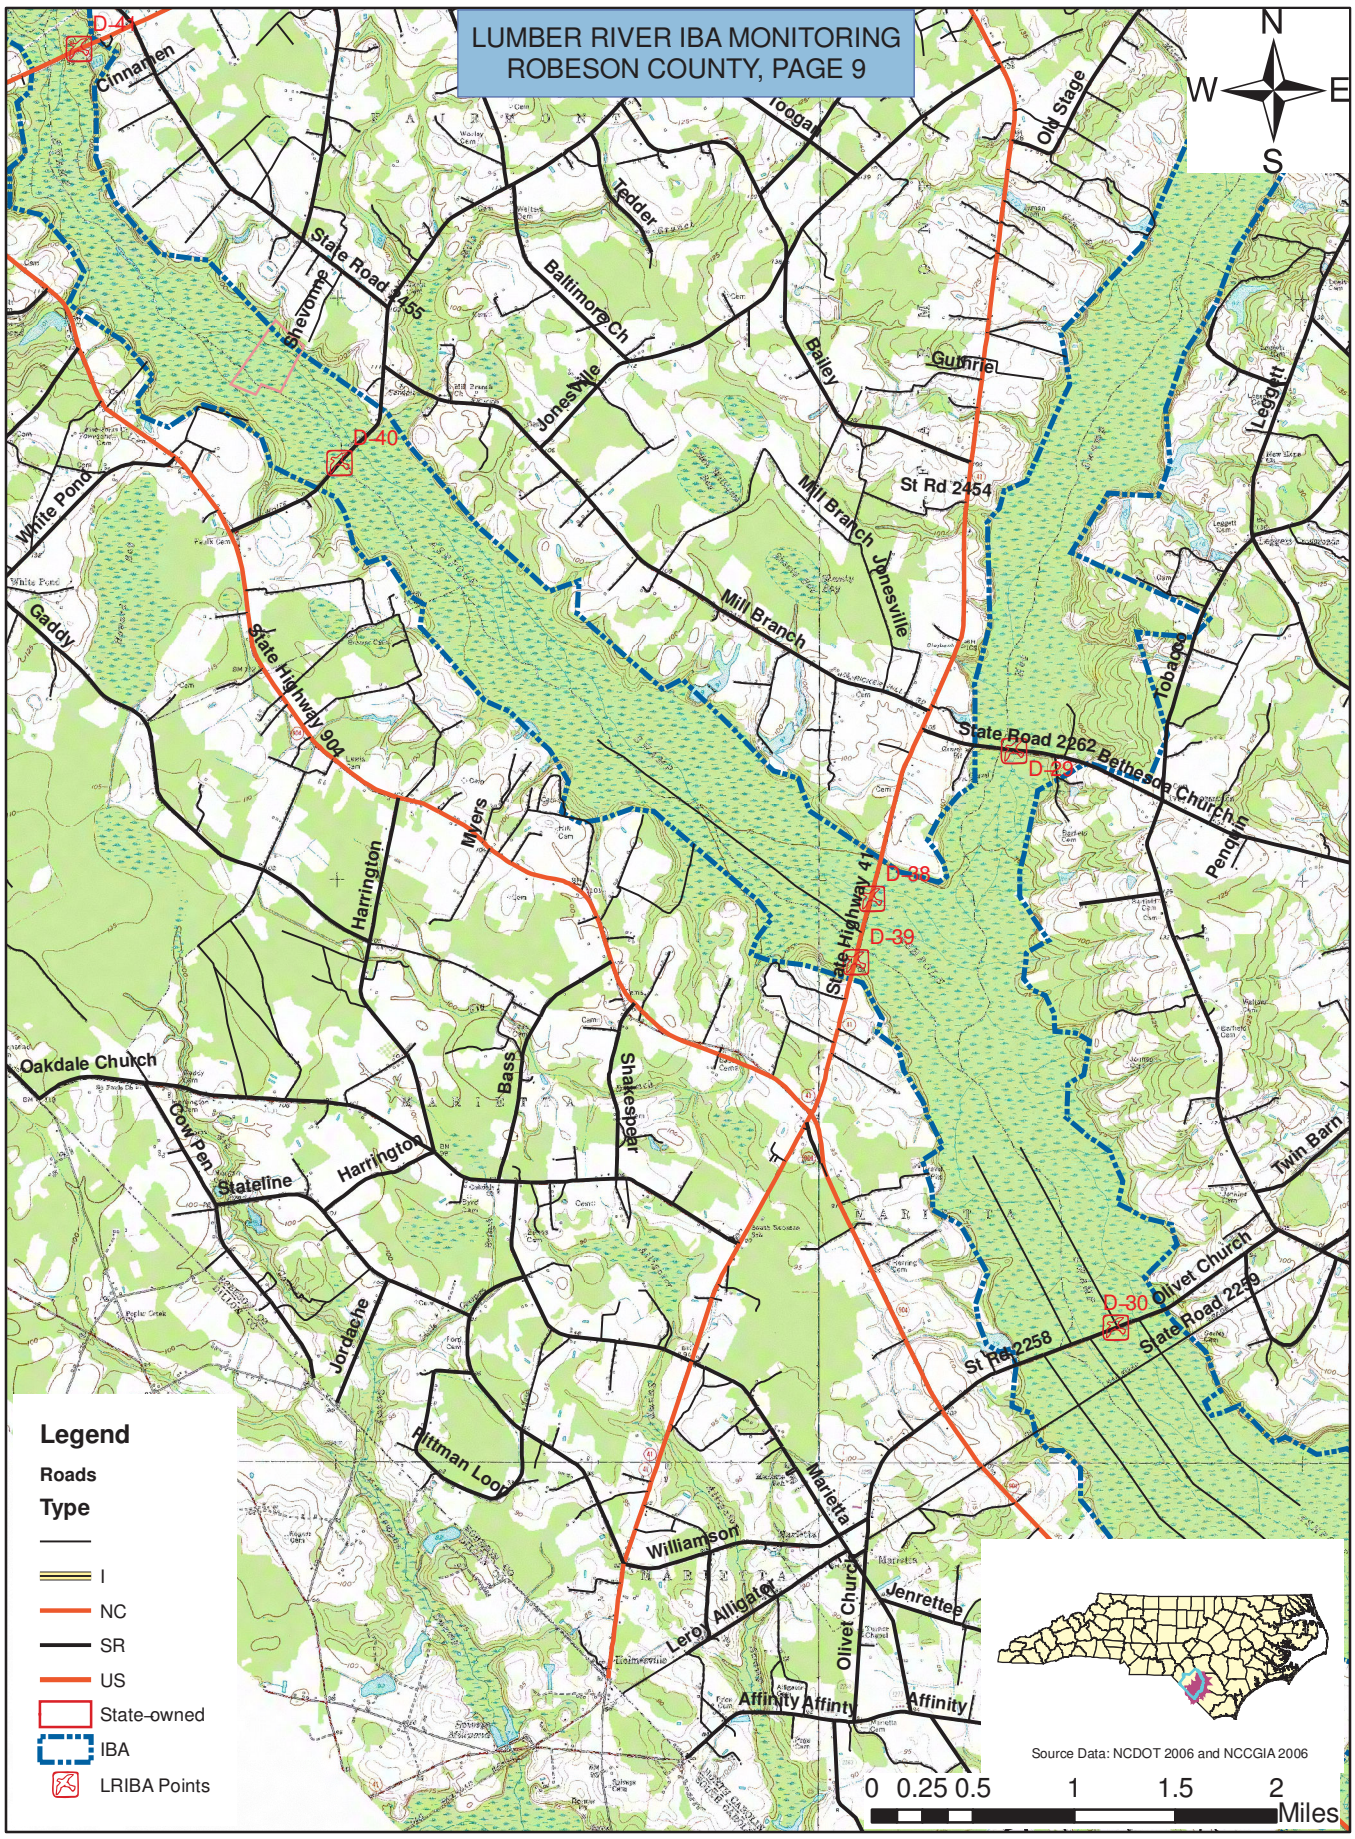

LUMBER RIVER IBA MONITORING
ROBESON COUNTY, PAGE 9

Legend

Roads

Type

- I
- NC
- SR
- US
- State-owned
- IBA
- LRIBA Points

Source Data: NCDOT 2006 and NCCGIA 2006